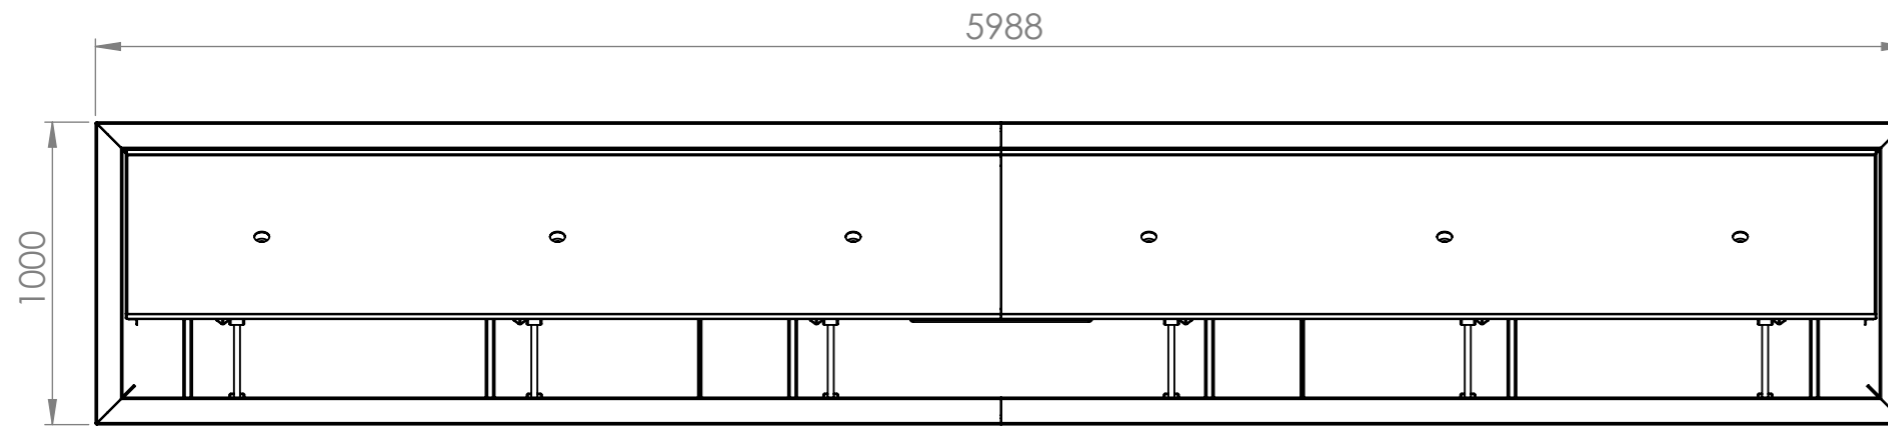

TITLE:		3mm Corten	
Drawing:		CB1. 6000x1000x400	A3
SCALE:1:25		SHEET 1 OF 26	

Only use supplied rods to support the lid
(store these rods well, outside the water table)

Only open lid with three people

SECTION A-A

ITEM NO.	PART NUMBER	THICKNESS	DESCRIPTION	QTY.
1	CB1. Base	3 mm	Corten	1
2	CB1. Cover	3 mm	Corten	1
3	CB1.-Support 3		Adezz	6

DRAWN	Joris Koppens	DATE	10-10-2019
REVISION	Dorus Bannenber		28-6-2023
 WE PRODUCE GARDEN PRODUCTS FOR PROFESSIONALS		Liessentstraat 4, 5405 AG Uden (NL). † 0031 (0)413 - 27 41 68. e info@adezz.com, i www.adezz.com	
		Color:	-

TITLE:	3mmCorten	
Drawing:	CB1. 6000x1000x400	A3
SCALE:	1:25	SHEET 2 OF 26