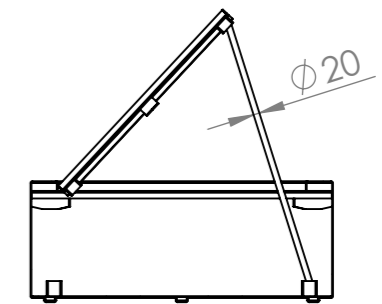

TITLE:		3mm Corten	
Drawing:		CB1. 6000x1000x400	A3
SCALE:1:25		SHEET 1 OF 26	

Only use supplied rods to support the lid
(store these rods well, outside the water table)

Only open lid with three people

SECTION A-A

ITEM NO.	PART NUMBER	THICKNESS	DESCRIPTION	QTY.
1	CB1. Base	3 mm	Corten	1
2	CB1. Cover	3 mm	Corten	1
3	CB1.-Support 3		Adezz	6

DRAWN	Joris Koppens	DATE	10-10-2019
REVISION	Dorus Bannenber		28-6-2023
 WE PRODUCE GARDEN PRODUCTS FOR PROFESSIONALS		Liessentstraat 4, 5405 AG Uden (NL). † 0031 (0)413 - 27 41 68. e info@adezz.com, i www.adezz.com	
		Color:	-

TITLE:	3mmCorten	
Drawing:	CB1. 6000x1000x400	A3
SCALE:	1:25	SHEET 2 OF 26