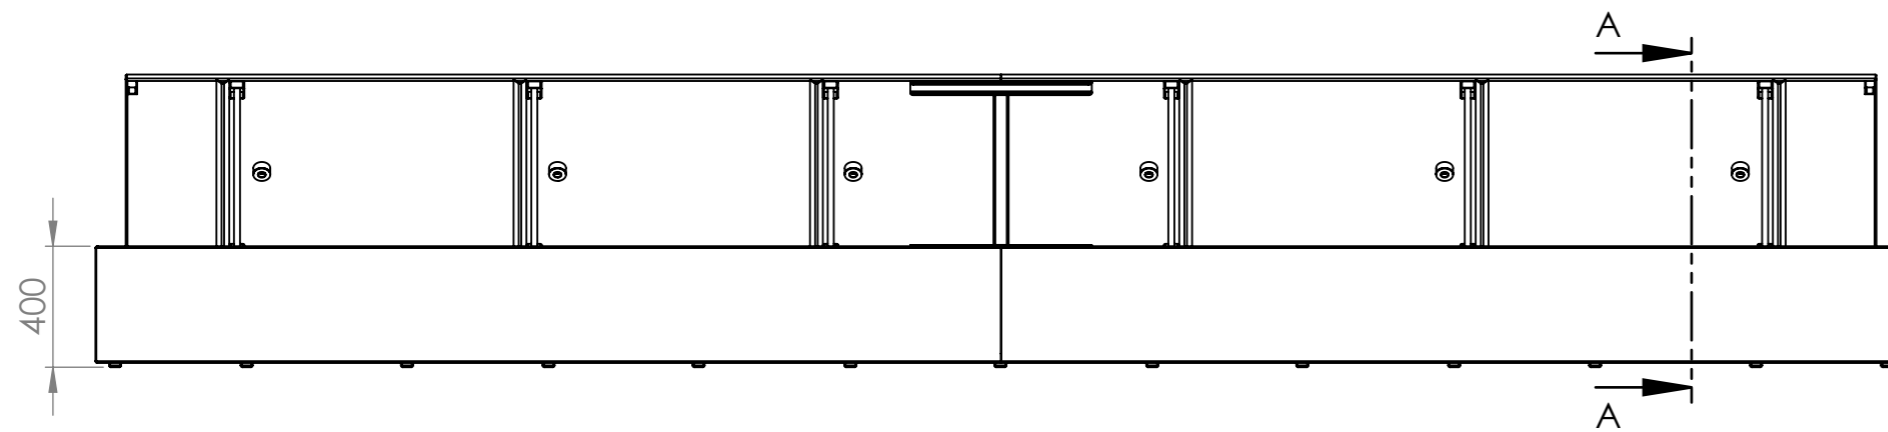

TITLE:		3mm Corten	
Drawing:		CB1. 6000x1000x400	A3
SCALE:1:25		SHEET 1 OF 26	

Only use supplied rods to support the lid
(store these rods well, outside the water table)

Only open lid with three people

SECTION A-A

ITEM NO.	PART NUMBER	THICKNESS	DESCRIPTION	QTY.
1	CB1. Base	3 mm	Corten	1
2	CB1. Cover	3 mm	Corten	1
3	CB1.-Support 3		Adezz	6

DRAWN	Joris Koppens	DATE	10-10-2019
REVISION	Dorus Bannenber		28-6-2023
 WE PRODUCE GARDEN PRODUCTS FOR PROFESSIONALS		Liessentstraat 4, 5405 AG Uden (NL). † 0031 (0)413 - 27 41 68. e info@adezz.com, i www.adezz.com	
		Color:	-

TITLE:	3mmCorten	
Drawing:	CB1. 6000x1000x400	A3
SCALE:	1:25	SHEET 2 OF 26