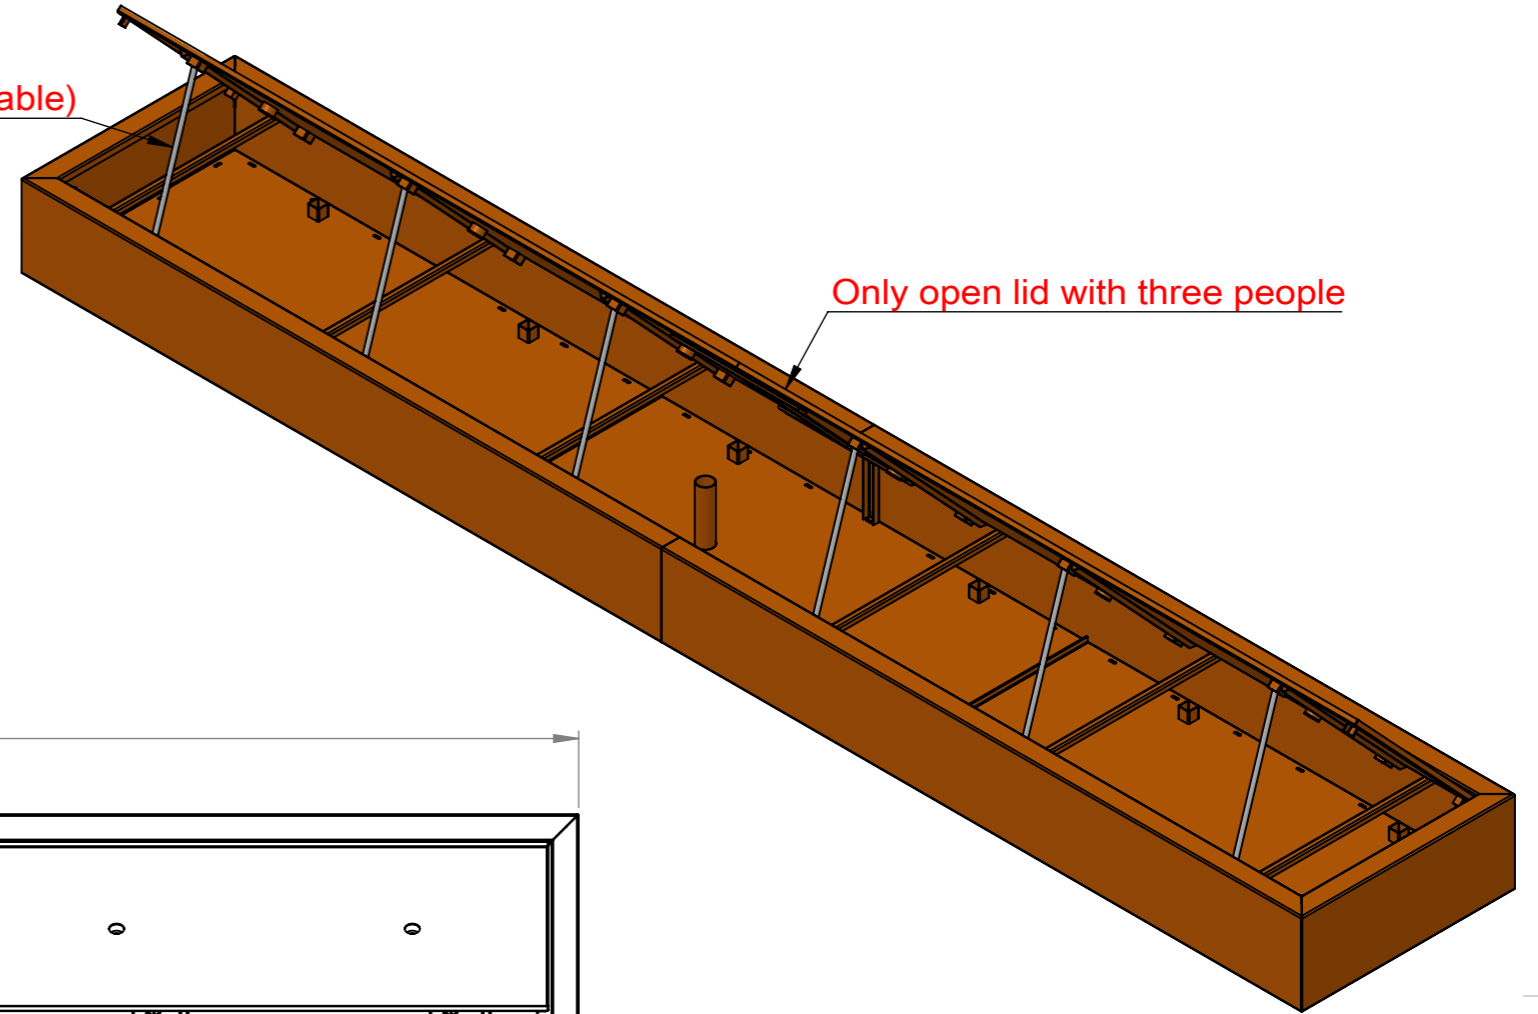

TITLE:		3mm Corten	
Drawing:		CB1. 6000x1000x400	A3
SCALE:1:25		SHEET 1 OF 26	

Only use supplied rods to support the lid
(store these rods well, outside the water table)

Only open lid with three people

SECTION A-A

ITEM NO.	PART NUMBER	THICKNESS	DESCRIPTION	QTY.
1	CB1. Base	3 mm	Corten	1
2	CB1. Cover	3 mm	Corten	1
3	CB1.-Support 3		Adezz	6

DRAWN	Joris Koppens	DATE	10-10-2019
REVISION	Dorus Bannenber		28-6-2023
 WE PRODUCE GARDEN PRODUCTS FOR PROFESSIONALS		Liessentstraat 4, 5405 AG Uden (NL). † 0031 (0)413 - 27 41 68. e info@adezz.com, i www.adezz.com	
		Color:	-

TITLE:	3mmCorten	
Drawing:	CB1. 6000x1000x400	A3
SCALE:	1:25	SHEET 2 OF 26